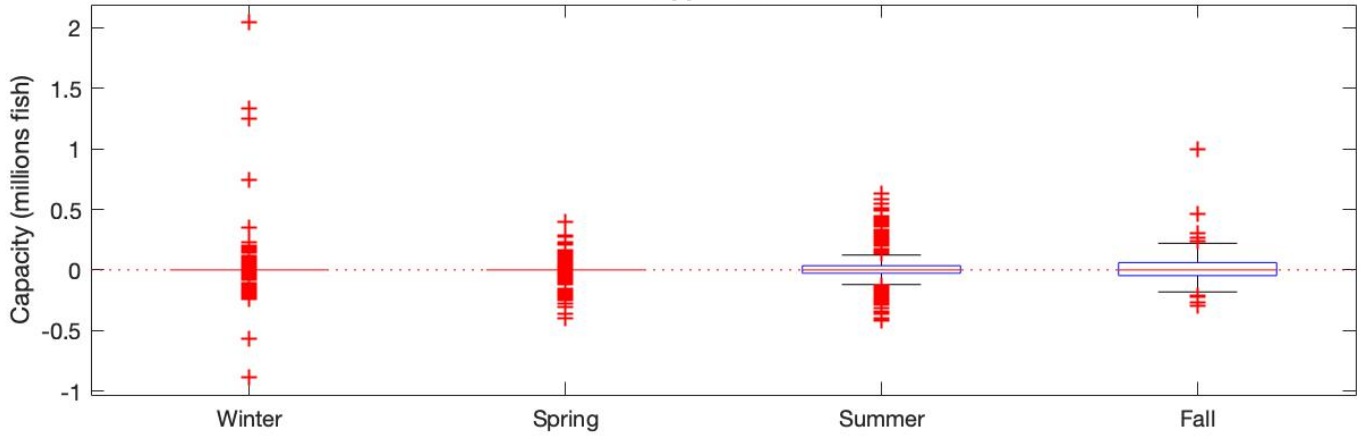

Habitat Capacity PA - COS

Upper River

Lower River

Yolo Bypass