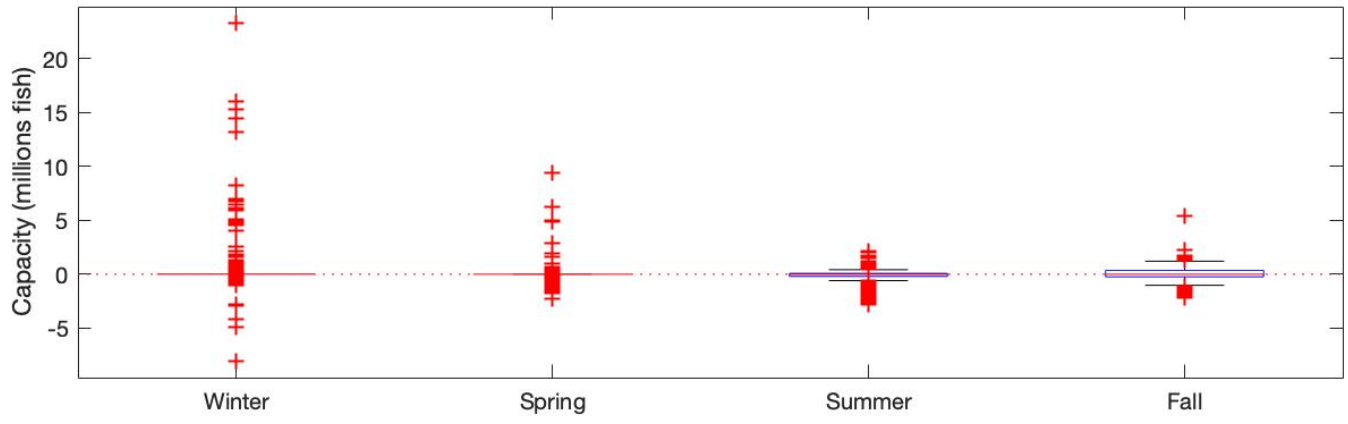

Habitat Capacity PA - COS

Upper River

Lower River

Yolo Bypass