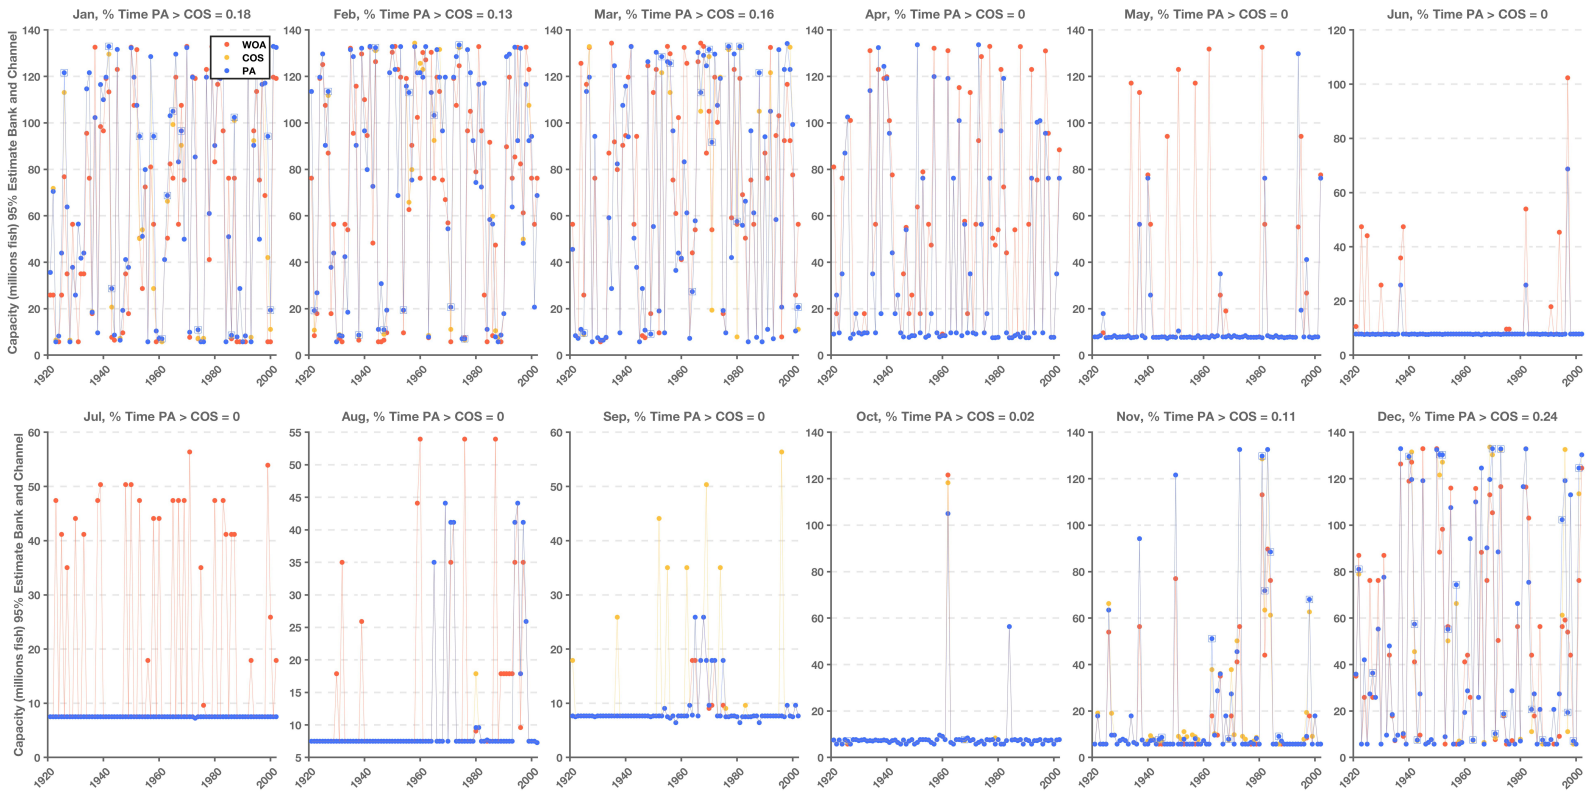

Yolo Bypass