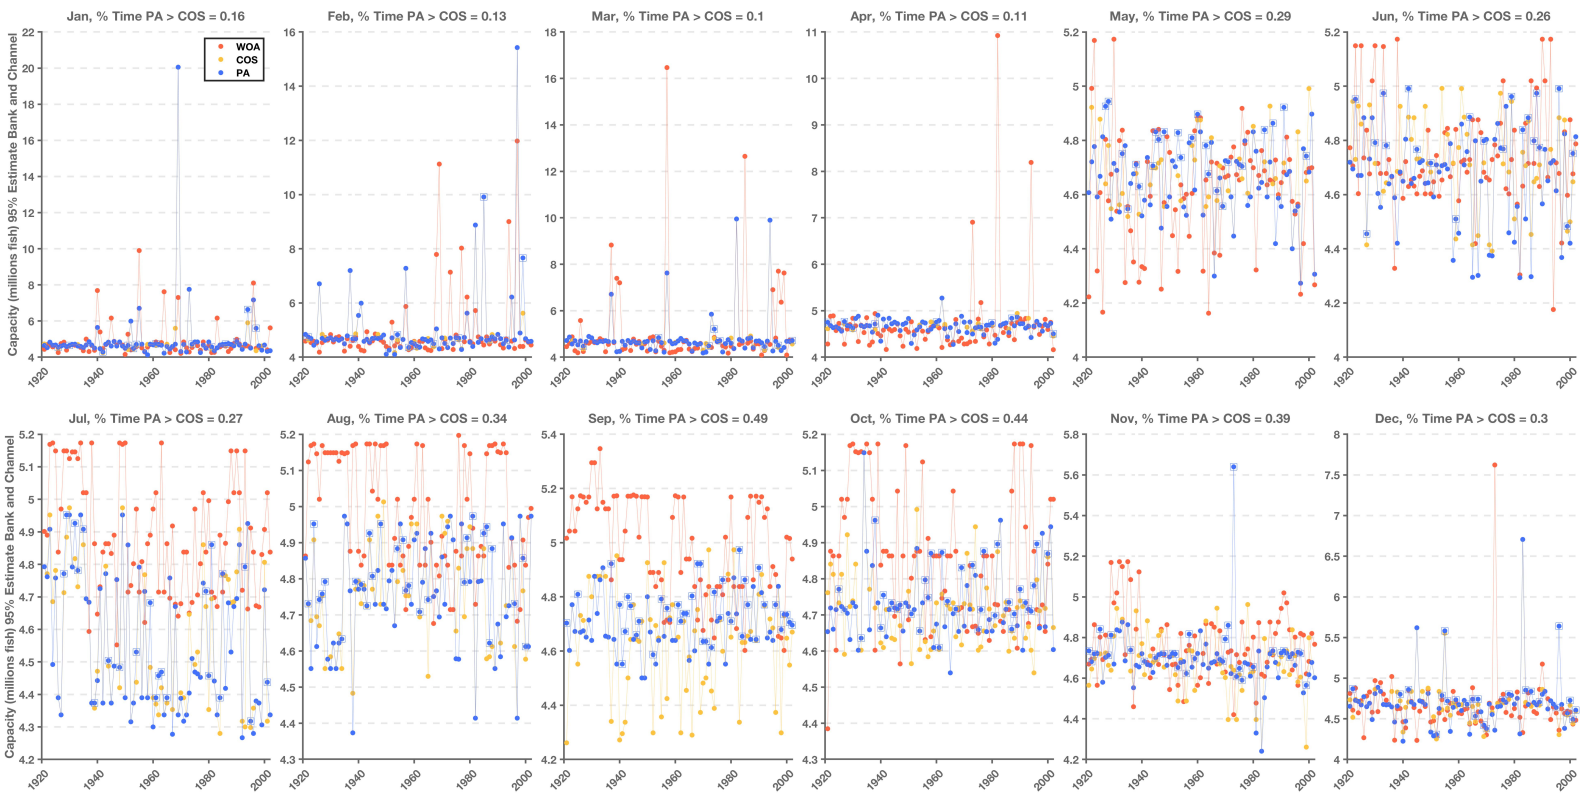

Upper Sacramento