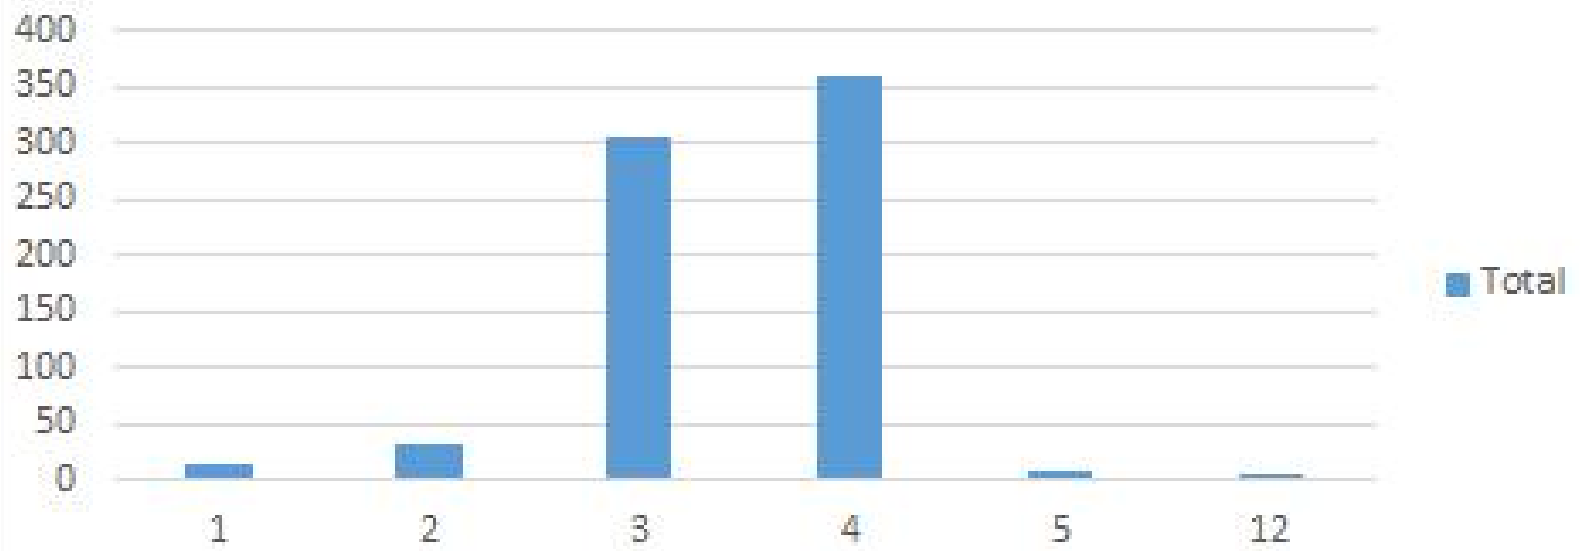

Count of RaceByLength

Winter run from MWT at Chipps 1/2012-4/2019

Month ▼