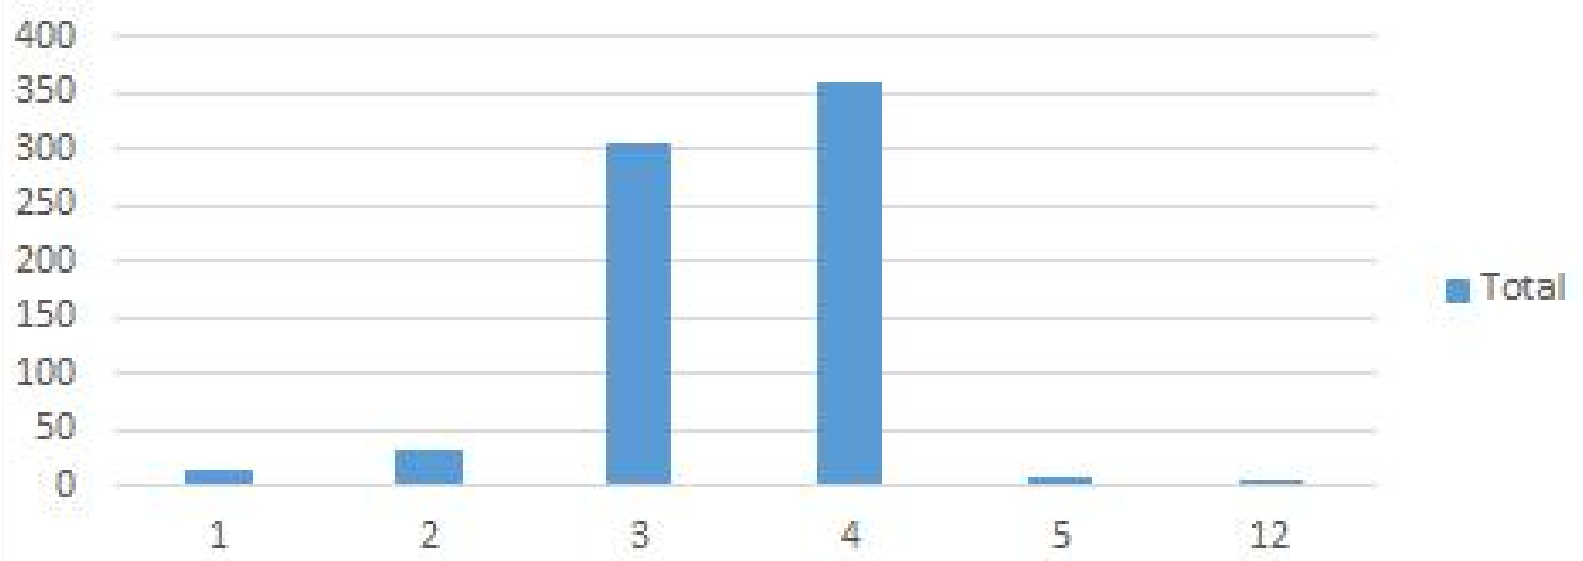

Count of RaceByLength

Winter run from MWT at Chipps 1/2012-4/2019

Month ▼